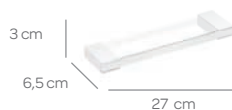

Ref. 813	43,90 €	
Ref. 813N	53,15 €	●

TOALLERO 50 CM.

Ref. 808 **55,90 €**

Ref. 808N **58,75 €** ●

TOALLERO 40 CM.

Ref. 809 **53,50 €**

Ref. 809N **56,10 €** ●

TOALLERO 27 CM.