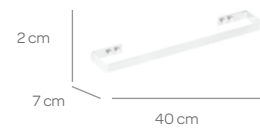

Ref. 308 74,25 €

Ref. 308N 81,65 € ●

TOALLERO 40 CM.

Ref. 309 66,15 €

Ref. 309N 72,80 € ●

TOALLERO 30 CM.

Ref. 316 56,60 €

Ref. 316N 62,30 € ●