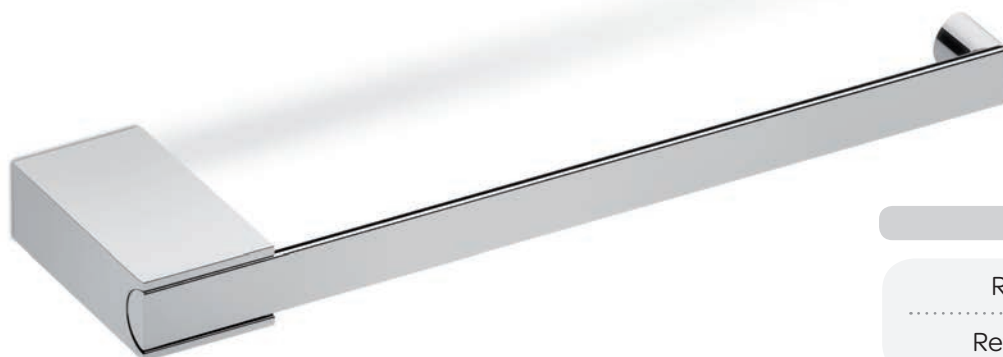

ANILLA SIMPLE

Ref. 804 **38,45 €**

Ref. 804N **41,70 €** ●