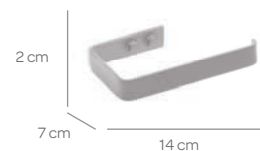

Ref. 301N 56,40 € ●

PERCHA

Ref. 305 20,30 €

Ref. 305N 22,30 € ●

PORTARROLLOS SIMPLE

Ref. 306 39,40 €

Ref. 306N 43,30 € ●

TOALLERO 50 CM.