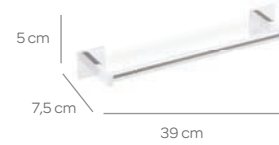

ANILLA

Ref. 20001 35,05 € 

Ref. 20001/1 38,05 €

TOALLERO 50 CM.

Ref. 20008 56,75 € 

Ref. 20008/1 61,15 €

TOALLERO 40 CM.

Ref. 20009 52,80 €

Ref. 20009/1 57,25 €

TOALLERO 27 CM.

Ref. 20016 47,80 €

Ref. 20016/1 52,20 €

TOALLERO 50 CM. DOBLE

Ref. 20014 108,75 €

Ref. 20014/1 117,55 €

TOALLERO 40 CM. DOBLE