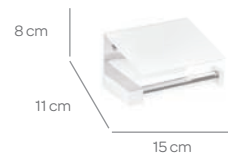

PORTARROLLOS CON TAPA

Ref. 1503 58,00 €