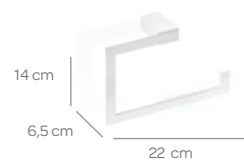

ANILLA GRANDE

Ref. 801 **66,65 €**

ANILLA SIMPLE

Ref. 804 **38,45 €**

Ref. 804N **41,70 €** ●