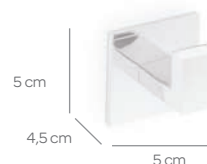

PERCHA

Ref. 90005 28,60 €

Ref. 90005/1 31,65 €

Ref. 90005N 38,15 €

Ref. 90005N/1 40,50 €