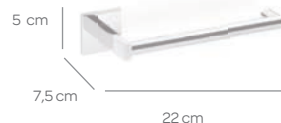

ANILLA

Ref. 20001 35,05 €

Ref. 20001/1 38,05 €

TOALLERO 50 CM.

Ref. 20008 56,75 €

Ref. 20008/1 61,15 €