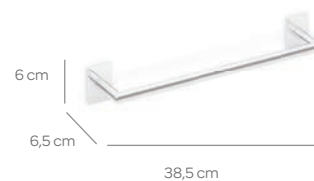

Ref. 10007/1 53,60 €

TOALLERO 50 CM.

Ref. 10008 **49,60 €**

Ref. 10008/1 **54,00 €**

TOALLERO 40 CM.

Ref. 10009 **45,55 €**

Ref. 10009/1 **49,95 €**

TOALLERO 27 CM.