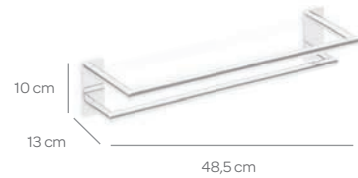

Ref. 10007/1 53,60 €

TOALLERO 50 CM.

Ref. 10008 **49,60 €**

Ref. 10008/1 **54,00 €**

TOALLERO 40 CM.

Ref. 10009 **45,55 €**

Ref. 10009/1 **49,95 €**

TOALLERO 27 CM.

Ref. 10016 **42,50 €**

Ref. 10016/1 **46,95 €**

TOALLERO 50 CM. CON PERCHAS

Ref. 10018 72,90 €

Ref. 10018/1 80,10 €

TOALLERO 40 CM. CON PERCHAS

Ref. 10019 68,85 €

Ref. 10019/1 76,05 €

TOALLERO 50 CM. DOBLE

Ref. 10020 86,75 €

Ref. 10020/1 93,95 €

TOALLERO 40 CM. DOBLE

Ref. 10021 82,70 €

Ref. 10021/1 89,90 €

TOALLERO 50 CM. DOBLE CON PERCHAS

Ref. 10022 110,85 €