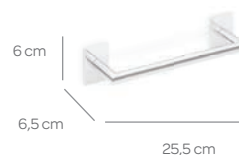

TOALLERO 27 CM.

Ref. 10016 **42,50 €**

Ref. 10016/1 **46,95 €**