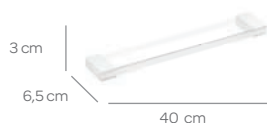

Ref. 813	43,90 €	
Ref. 813N	53,15 €	●

TOALLERO 50 CM.

Ref. 808 **55,90 €**

Ref. 808N **58,75 €** ●

TOALLERO 40 CM.

Ref. 809 **53,50 €**

Ref. 809N **56,10 €** ●

TOALLERO 27 CM.