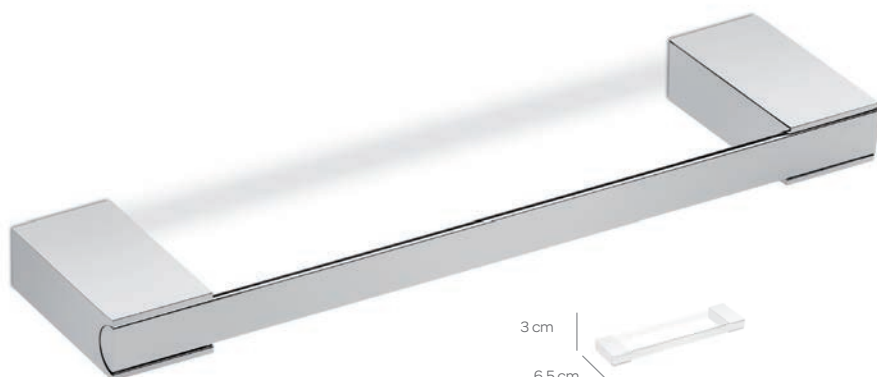

Ref. 813	43,90 €	
Ref. 813N	53,15 €	●

TOALLERO 50 CM.

Ref. 808 **55,90 €**

Ref. 808N **58,75 €** ●

TOALLERO 40 CM.

Ref. 809 **53,50 €**

Ref. 809N **56,10 €** ●

TOALLERO 27 CM.