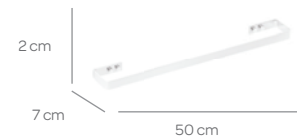

TOALLERO 50 CM.

Ref. 308 74,25 €

Ref. 308N 81,65 € ●

TOALLERO 40 CM.

Ref. 309 66,15 €

Ref. 309N 72,80 € ●

TOALLERO 30 CM.

Ref. 316 56,60 €

Ref. 316N 62,30 € ●