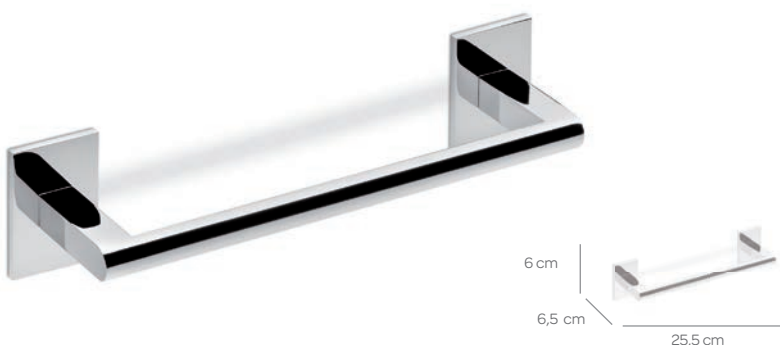

TOALLERO 27 CM.

Ref. 30016	50,45 €	
Ref. 30016/1	54,85 €	
Ref. 30016N	62,10 €	
Ref. 30016N/1	66,50 €