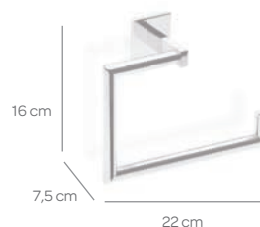

Ref. 20011 98,05 €

Ref. 20011/1 101,05 €

ESCOBILLERO PARED PEQUEÑO

Ref. 20024 68,90 €

Ref. 20024/1 71,92 €

ANILLA GRANDE

Ref. 20002 46,30 € 

Ref. 20002/1 49,30 €