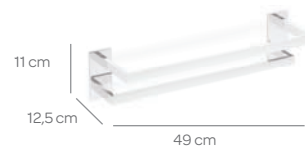

TOALLERO 50 CM. DOBLE

Ref. 90014 **130,80 €**

Ref. 90014/1 **139,60 €**