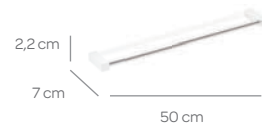

Ref. 1505 15,60 €

TOALLERO 50 CM.

Ref. 1508

51,45 €

TOALLERO 40 CM.

Ref. 1509

49,15 €

TOALLERO 30 CM.