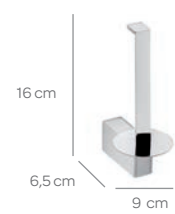

PORTARROLLOS RESERVA

Ref. 813	43,90 €	
Ref. 813N	53,15 €	●