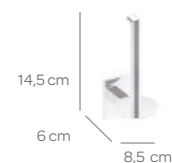

PORTARROLLOS RESERVA

Ref. 30013	40,05 €	
Ref. 30013/1	43,05 €	
Ref. 30013N	47,80 €	●
Ref. 30013N/1	50,75 €	●